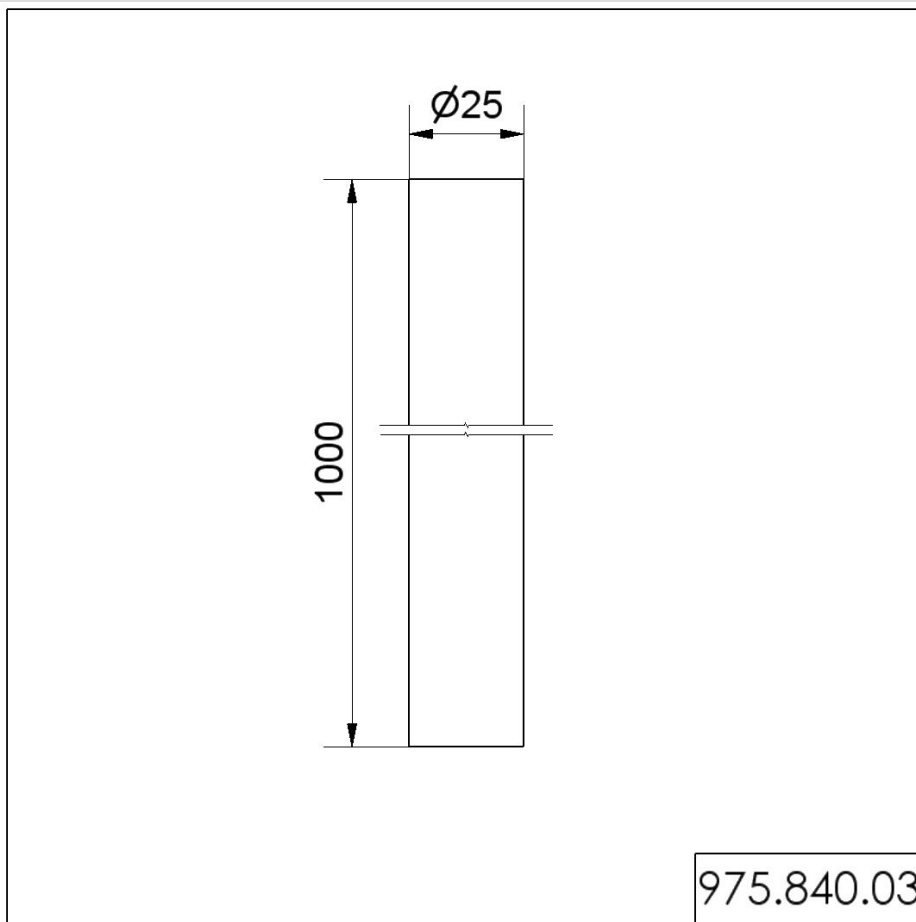

KombiSIGN 50 / Accessories

Tube D25mm 1000mm long SR

Part No.: 975.840.03

MECHANICAL DATA	
Height	1000 mm
Diameter	25 mm
Materials	Aluminium
Housing colour	Silver
Weight with packaging	296 g
Product weight	296 g

Tube D25mm 1000mm long SR

DRAWING

For additional installation and mounting information, refer to the appropriate user guide at www.werma.com. This printed copy is for information only and is subject to alteration.